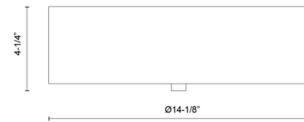

Shown in antique white / frosted

Specifications

COLOR	Frosted
BODY FINISH	Antique White
WATTAGE	27W
DIMMER	Standard 120V
DIMENSIONS	14.13"W x 4.25"H
BULB NOT INCLUDED	3 x A19/Medium (E26)/9W/120V LED
COUNTRY OF ORIGIN	China