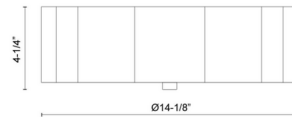

Shown in brushed gold / frosted

Specifications

COLOR	Frosted
BODY FINISH	Brushed Gold
WATTAGE	27W
DIMMER	Standard 120V
DIMENSIONS	14.13"W x 4.25"H
BULB NOT INCLUDED	3 x A19/Medium (E26)/9W/120V LED
COUNTRY OF ORIGIN	China