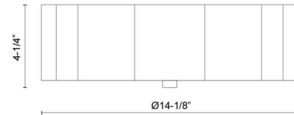

Shown in brushed gold / frosted

Specifications

COLOR	Frosted
BODY FINISH	Brushed Gold
WATTAGE	27W
DIMMER	Standard 120V
DIMENSIONS	14.13"W x 4.25"H
BULB NOT INCLUDED	3 x A19/Medium (E26)/9W/120V LED
COUNTRY OF ORIGIN	China