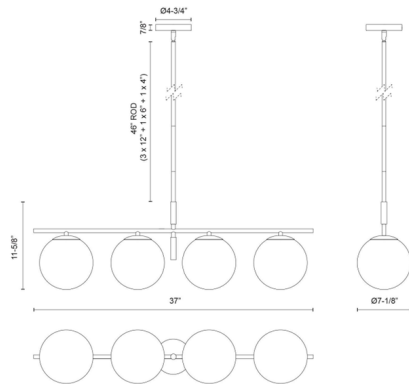

Specifications

COLOR Opal
BODY FINISH Matte Black
WATTAGE 36W
DIMMER Standard 120V
DIMENSIONS 37"L x 7.13"W x 11.63"H
BULB NOT INCLUDED 4 x A19/Medium (E26)/9W/120V LED
COUNTRY OF ORIGIN China

Technical Information

PRODUCT DIMENSIONS Down Rod: (3) 12", (1) 6", (1) 4"

Shown in matte black / opal

CLICK TO VIEW PRODUCT

Notes: