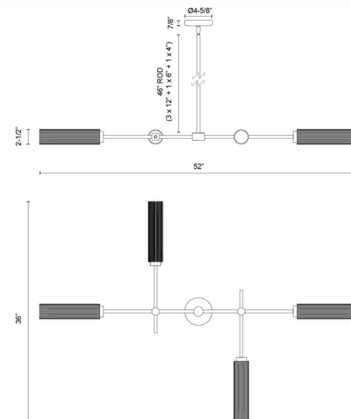

Specifications

COLOR Tan
BODY FINISH Matte Black
WATTAGE 32W
DIMMER Standard 120V
DIMENSIONS 52"L x 36"W x 2.5"H
BULB NOT INCLUDED 4 x T10/Medium (E26)/8W/120V LED
COUNTRY OF ORIGIN China

Technical Information

PRODUCT DIMENSIONS Down Rod: (3) 12", (1) 6", (1) 4"

Shown in matte black / tan

CLICK TO VIEW PRODUCT

Notes: