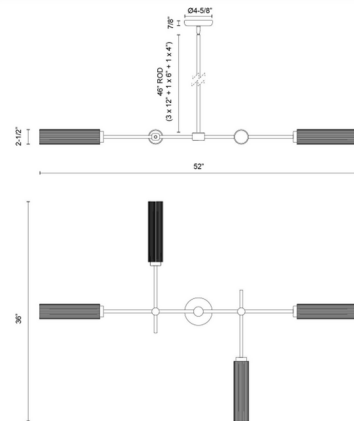

### Specifications

COLOR . . . . . Tan  
 BODY FINISH . . . . . Matte Black  
 WATTAGE . . . . . 32W  
 DIMMER . . . . . Standard 120V  
 DIMENSIONS . . . . . 52"L x 36"W x 2.5"H  
 BULB NOT INCLUDED . . . . . 4 x T10/Medium (E26)/8W/120V LED  
 COUNTRY OF ORIGIN . . . . . China

### Technical Information

PRODUCT DIMENSIONS . . . . . Down Rod: (3) 12", (1) 6", (1) 4"

Shown in matte black / tan

CLICK TO VIEW PRODUCT

Notes: