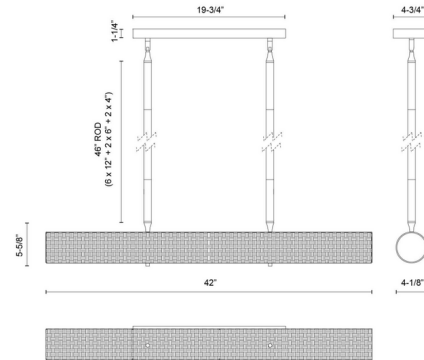

Specifications

COLOR	Rattan
BODY FINISH	Matte Black
WATTAGE	20W
DIMMER	Low Voltage Electronic
DIMENSIONS	42"L x 4.13"W x 5.63"H
INTEGRATED LED MODULE	1 x LED/20W/120-277V LED
COUNTRY OF ORIGIN	China

Technical Information

PRODUCT DIMENSIONS	Down Rod: (6) 12", (2) 6", (2) 4"
LAMP LIFE	50000 hours
COLOR RENDERING	90 CRI
LAMP COLOR	3000K
LUMENS/WATT	32.00
LUMINOUS FLUX	640 lumens

Shown in matte black / rattan

CLICK TO VIEW PRODUCT