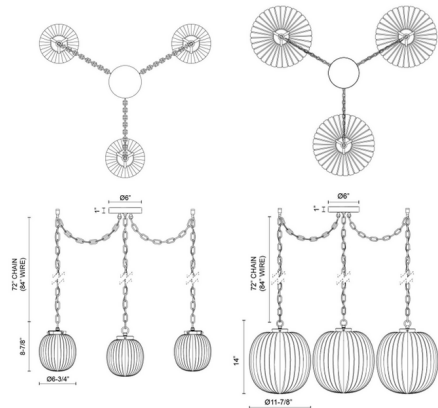

Description

Inspired by the candy shop counter of the early 20th century, the enchanting Cherise 3-Light Pendant brings a sweet touch of vintage charm. Each bonbon-shaped ribbed opal glass shade casts a gentle glow while infusing your home with elegant Art Deco style. Adjust the placement of the chain hooks to create your own unique configuration.

Specifications

COLOR Glossy Opal
BODY FINISH Brushed Gold
WATTAGE 27W
DIMMER Standard 120V
DIMENSIONS 6.75"W x 8.88"H
BULB NOT INCLUDED 3 x A19/Medium (E26)/9W/120V LED
COUNTRY OF ORIGIN China

Technical Information

PRODUCT DIMENSIONS Chain: 72"

Shown in brushed gold / glossy opal

CLICK TO VIEW PRODUCT

Notes: