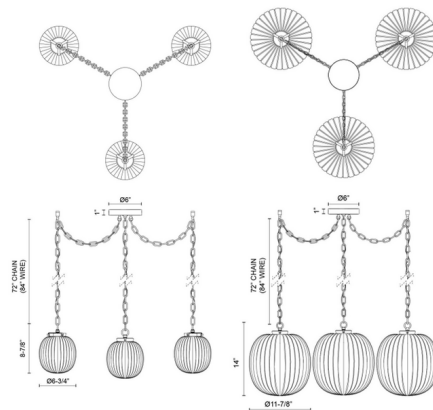

### Description

Inspired by the candy shop counter of the early 20th century, the enchanting Cherise 3-Light Pendant brings a sweet touch of vintage charm. Each bonbon-shaped ribbed opal glass shade casts a gentle glow while infusing your home with elegant Art Deco style. Adjust the placement of the chain hooks to create your own unique configuration.

### Specifications

COLOR . . . . . Glossy Opal  
 BODY FINISH . . . . . Brushed Gold  
 WATTAGE . . . . . 27W  
 DIMMER . . . . . Standard 120V  
 DIMENSIONS . . . . . 6.75"W x 8.88"H  
 BULB NOT INCLUDED . . . . . 3 x A19/Medium (E26)/9W/120V LED  
 COUNTRY OF ORIGIN . . . . . China

### Technical Information

PRODUCT DIMENSIONS . . . . . Chain: 72"

Shown in brushed gold / glossy opal

CLICK TO VIEW PRODUCT

Notes: