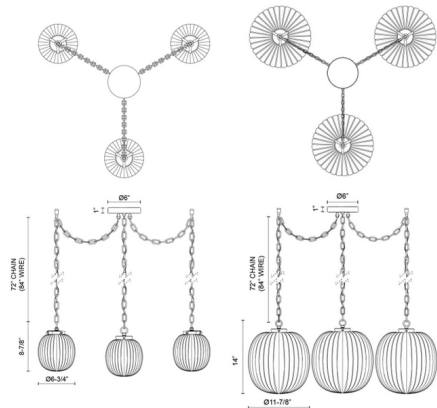

Description

Inspired by the candy shop counter of the early 20th century, the enchanting Cherise 3-Light Pendant brings a sweet touch of vintage charm. Each bonbon-shaped ribbed opal glass shade casts a gentle glow while infusing your home with elegant Art Deco style. Adjust the placement of the chain hooks to create your own unique configuration.

Specifications

COLOR Glossy Opal
BODY FINISH Brushed Gold
WATTAGE 27W
DIMMER Standard 120V
DIMENSIONS 6.75"W x 8.88"H
BULB NOT INCLUDED 3 x A19/Medium (E26)/9W/120V LED
COUNTRY OF ORIGIN China

Technical Information

PRODUCT DIMENSIONS Chain: 72"

Shown in brushed gold / glossy opal

CLICK TO VIEW PRODUCT

Notes: