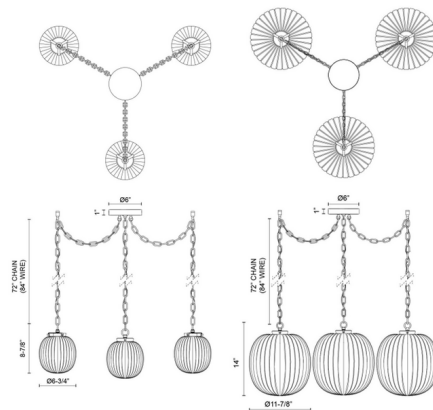

### Description

Inspired by the candy shop counter of the early 20th century, the enchanting Cherise 3-Light Pendant brings a sweet touch of vintage charm. Each bonbon-shaped ribbed opal glass shade casts a gentle glow while infusing your home with elegant Art Deco style. Adjust the placement of the chain hooks to create your own unique configuration.

### Specifications

COLOR . . . . . Glossy Opal  
BODY FINISH . . . . . Brushed Gold  
WATTAGE . . . . . 27W  
DIMMER . . . . . Standard 120V  
DIMENSIONS . . . . . 6.75"W x 8.88"H  
BULB NOT INCLUDED . . . . . 3 x A19/Medium (E26)/9W/120V LED  
COUNTRY OF ORIGIN . . . . . China

### Technical Information

PRODUCT DIMENSIONS . . . . . Chain: 72"

Shown in brushed gold / glossy opal

CLICK TO VIEW PRODUCT

Notes: