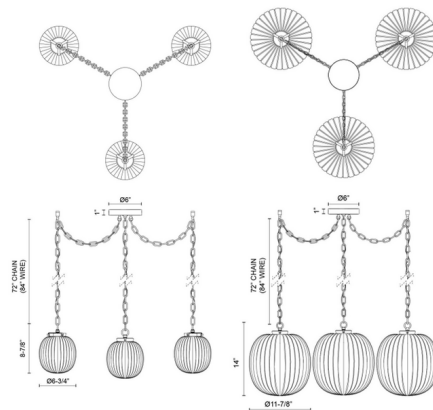

CLICK TO VIEW PRODUCT

Notes: