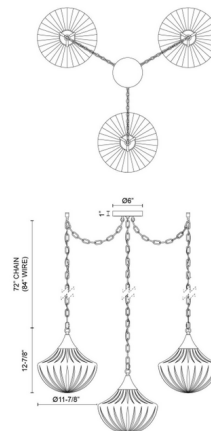

By Alora Mood

Description

Inspired by Moroccan swag chandeliers, the enchanting Farrah 3-Light Pendant brings a touch of global charm. The teardrop-shaped ribbed glass shade casts a gentle glow while infusing your home with elegant style. Perfect for a kitchen or dining room.

Specifications

COLOR Opal
BODY FINISH Matte Black
WATTAGE 27W
DIMMER Standard 120V
DIMENSIONS 11.88"W x 12.88"H
BULB NOT INCLUDED 3 x A19/Medium (E26)/9W/120V LED
COUNTRY OF ORIGIN China

Technical Information

PRODUCT DIMENSIONS Chain: 72"

Shown in matte black / opal

CLICK TO VIEW PRODUCT

Notes: