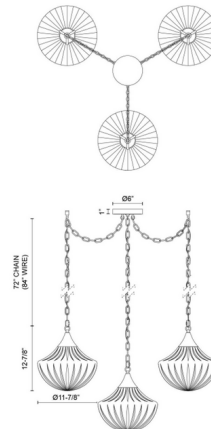

### Specifications

COLOR . . . . . Opal  
BODY FINISH . . . . . Matte Black  
WATTAGE . . . . . 27W  
DIMMER . . . . . Standard 120V  
DIMENSIONS . . . . . 11.88"W x 12.88"H  
BULB NOT INCLUDED . . . . . 3 x A19/Medium (E26)/9W/120V LED  
COUNTRY OF ORIGIN . . . . . China

### Technical Information

PRODUCT DIMENSIONS . . . . . Chain: 72"

Shown in matte black / opal

CLICK TO VIEW PRODUCT

Notes: