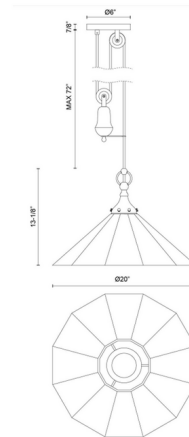

Specifications

COLOR White Linen
BODY FINISH Brushed Gold
WATTAGE 9W
DIMMER Standard 120V
DIMENSIONS 20"W x 13.125"H
BULB NOT INCLUDED 1 x A19/Medium (E26)/9W/120V LED
COUNTRY OF ORIGIN China

Technical Information

PRODUCT DIMENSIONS Cord: 72"

Shown in brushed gold / white linen

CLICK TO VIEW PRODUCT

Notes: