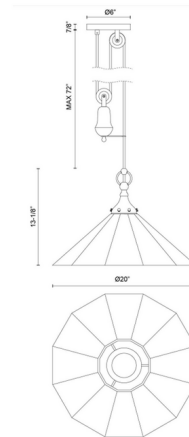

### Specifications

COLOR . . . . . White Linen  
BODY FINISH . . . . . Brushed Gold  
WATTAGE . . . . . 9W  
DIMMER . . . . . Standard 120V  
DIMENSIONS . . . . . 20"W x 13.125"H  
BULB NOT INCLUDED . . . . . 1 x A19/Medium (E26)/9W/120V LED  
COUNTRY OF ORIGIN . . . . . China

### Technical Information

PRODUCT DIMENSIONS . . . . . Cord: 72"

Shown in brushed gold / white linen

CLICK TO VIEW PRODUCT

Notes: