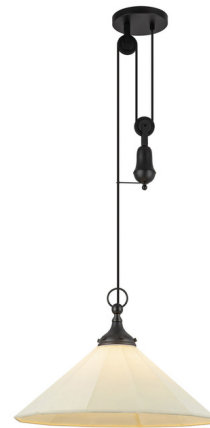

Lightology

lightology.com
866-954-4489
05-24-26

Project: _____

Company: _____

Location: _____ Fixture Type: _____

SPEC #: **ALR1396325**

Approved On: _____ Approved By: _____

Ellen Pulley Pendant By Alora Mood

Description

Blending timeless elegance with modern simplicity, the Ellen Pulley Pendant is a must-have for anyone looking to add a touch of vintage charm to their space. A smartly detailed pulley system allows the sleek linen shade to be adjusted up or down. Perfect for a kitchen or dining room.

Specifications

COLOR White Linen
BODY FINISH Matte Black
WATTAGE 9W
DIMMER Standard 120V
DIMENSIONS 20"W x 13.125"H
BULB NOT INCLUDED 1 x A19/Medium (E26)/9W/120V LED
COUNTRY OF ORIGIN China

Shown in matte black / white linen