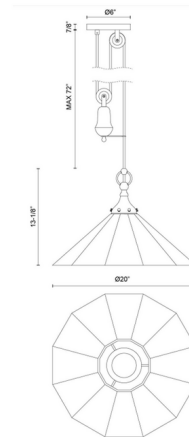

Specifications

COLOR White Linen
BODY FINISH Matte Black
WATTAGE 9W
DIMMER Standard 120V
DIMENSIONS 20"W x 13.125"H
BULB NOT INCLUDED 1 x A19/Medium (E26)/9W/120V LED
COUNTRY OF ORIGIN China

Shown in matte black / white linen