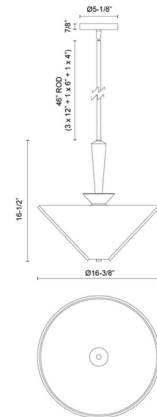

Specifications

COLOR Folded White
BODY FINISH Brushed Gold
WATTAGE 9W
DIMMER Standard 120V
DIMENSIONS 16.38"W x 16.5"H
BULB NOT INCLUDED 1 x A19/Medium (E26)/9W/120V LED
COUNTRY OF ORIGIN China

Technical Information

PRODUCT DIMENSIONS Down Rod: (3) 12", (1) 6", (1) 4"

Shown in brushed gold / folded white

CLICK TO VIEW PRODUCT

Notes: