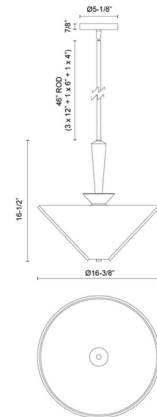

### Specifications

COLOR . . . . . Folded White  
BODY FINISH . . . . . Brushed Gold  
WATTAGE . . . . . 9W  
DIMMER . . . . . Standard 120V  
DIMENSIONS . . . . . 16.38"W x 16.5"H  
BULB NOT INCLUDED . . . . . 1 x A19/Medium (E26)/9W/120V LED  
COUNTRY OF ORIGIN . . . . . China

### Technical Information

PRODUCT DIMENSIONS . . . . . Down Rod: (3) 12", (1) 6", (1) 4"

Shown in brushed gold / folded white

CLICK TO VIEW PRODUCT

Notes: