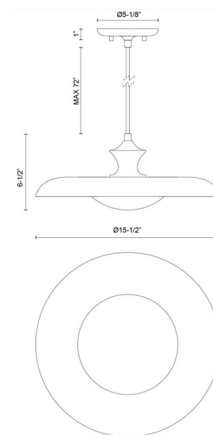

Shown in cerulean / opal

Specifications

COLOR	Opal
BODY FINISH	Cerulean
WATTAGE	9W
DIMMER	Standard 120V
DIMENSIONS	15.5"W x 6.5"H
BULB NOT INCLUDED	1 x A19/Medium (E26)/9W/120V LED
COUNTRY OF ORIGIN	China

Technical Information

PRODUCT DIMENSIONS	Cord: 72"
--------------------	-----------

CLICK TO VIEW PRODUCT

Notes: