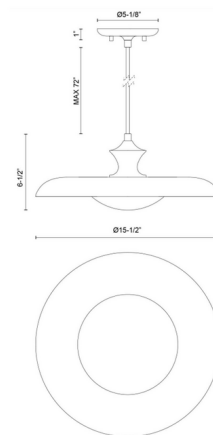

Shown in cerulean / opal

Specifications

COLOR Opal
BODY FINISH Cerulean
WATTAGE 9W
DIMMER Standard 120V
DIMENSIONS 15.5"W x 6.5"H
BULB NOT INCLUDED 1 x A19/Medium (E26)/9W/120V LED
COUNTRY OF ORIGIN China

Technical Information

PRODUCT DIMENSIONS Cord: 72"

CLICK TO VIEW PRODUCT

Notes: