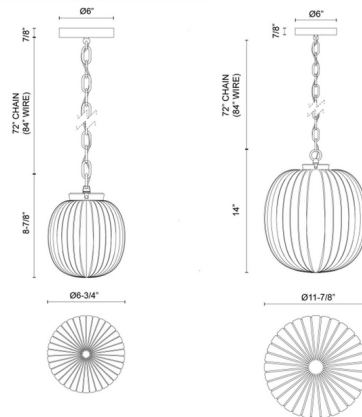

### Specifications

COLOR . . . . . Glossy Opal  
 BODY FINISH . . . . . Matte Black  
 WATTAGE . . . . . 9W  
 DIMMER . . . . . Standard 120V  
 DIMENSIONS . . . . . 6.75"W x 8.88"H  
 BULB NOT INCLUDED . . . . . 1 x A19/Medium (E26)/9W/120V LED  
 COUNTRY OF ORIGIN . . . . . China

### Technical Information

PRODUCT DIMENSIONS . . . . . Adjustable Chain Length: 72"

Shown in matte black / glossy opal

CLICK TO VIEW PRODUCT

Notes: