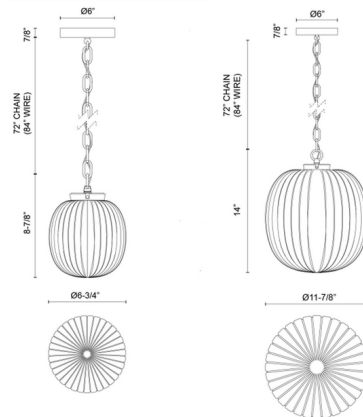

### Specifications

COLOR . . . . . Glossy Opal  
BODY FINISH . . . . . Matte Black  
WATTAGE . . . . . 9W  
DIMMER . . . . . Standard 120V  
DIMENSIONS . . . . . 6.75"W x 8.88"H  
BULB NOT INCLUDED . . . . . 1 x A19/Medium (E26)/9W/120V LED  
COUNTRY OF ORIGIN . . . . . China

### Technical Information

PRODUCT DIMENSIONS . . . . . Adjustable Chain Length: 72"

Shown in matte black / glossy opal

CLICK TO VIEW PRODUCT

Notes: