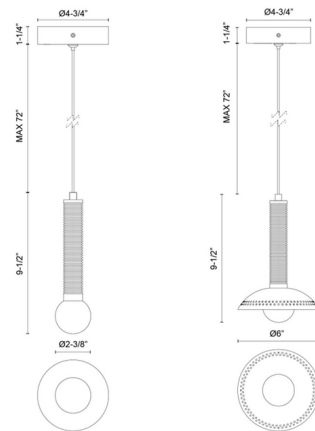

### Specifications

COLOR	Opal
BODY FINISH	Matte Black
WATTAGE	6W
DIMMER	Low Voltage Electronic
DIMENSIONS	6"W x 9.5"H
INTEGRATED LED MODULE	1 x LED/6W/120-277V LED
COUNTRY OF ORIGIN	China

### Technical Information

PRODUCT DIMENSIONS	Cord: 72"
LAMP LIFE	50000 hours
COLOR RENDERING	90 CRI
LAMP COLOR	3000K
LUMENS/WATT	46.33
LUMINOUS FLUX	278 lumens

Shown in matte black / opal

CLICK TO VIEW PRODUCT