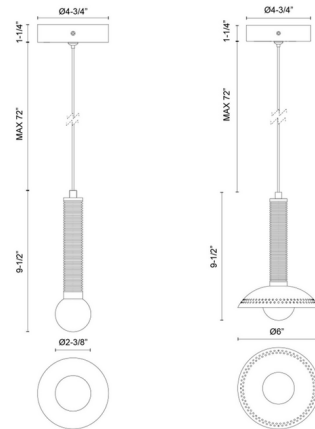

CLICK TO VIEW PRODUCT

Notes: