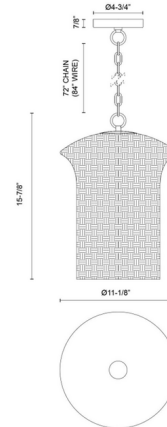

### Specifications

COLOR	Rattan
BODY FINISH	Brushed Gold
WATTAGE	9W
DIMMER	Standard 120V
DIMENSIONS	11.13"W x 15.88"H
BULB NOT INCLUDED	1 x G25/Medium (E26)/9W/120V LED
COUNTRY OF ORIGIN	China

### Technical Information

PRODUCT DIMENSIONS	Chain: 72"
--------------------	------------

Shown in brushed gold / rattan

CLICK TO VIEW PRODUCT

Notes: