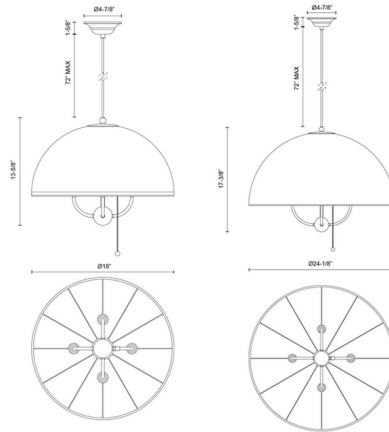

Specifications

COLOR White
BODY FINISH Matte Black
WATTAGE 28W
DIMMER Standard 120V
DIMENSIONS 18"W x 13.63"H
BULB NOT INCLUDED 4 x B10/Candelabra (E12)/7W/120V LED
COUNTRY OF ORIGIN China

Technical Information

PRODUCT DIMENSIONS Cord: 72"

Shown in matte black / white

CLICK TO VIEW PRODUCT

Notes: