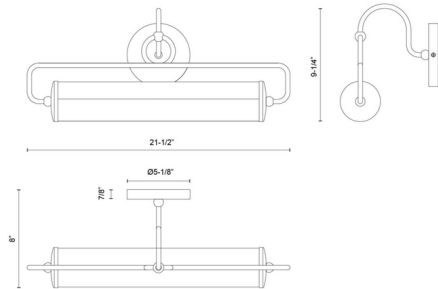

CLICK TO VIEW PRODUCT

Notes: