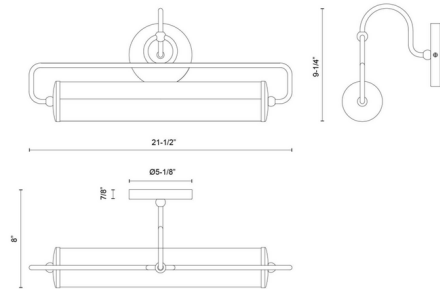

CLICK TO VIEW PRODUCT

Notes: