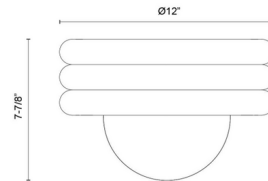

Description

Simple yet elegant, the Harvey Ceiling Light is perfect for a entry, hallway, or bedroom. Stacked metal rings add height and simple geometric interest. These repeating curves are echoed in a glass oval diffuser which softly filters the light.

Shown in matte black / opal

Specifications

COLOR	Opal
BODY FINISH	Matte Black
WATTAGE	9W
DIMMER	Standard 120V
DIMENSIONS	12"W x 7.88"H
BULB NOT INCLUDED	1 x A19/Medium (E26)/9W/120V LED
COUNTRY OF ORIGIN	China