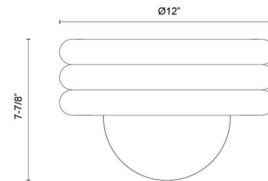

Shown in pearl white / opal

Specifications

COLOR Opal
BODY FINISH Pearl White
WATTAGE 9W
DIMMER Standard 120V
DIMENSIONS 12\"W x 7.88\"H
BULB NOT INCLUDED 1 x A19/Medium (E26)/9W/120V LED
COUNTRY OF ORIGIN China