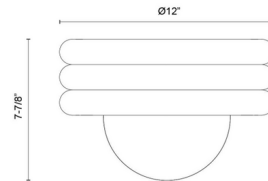

Description

Simple yet elegant, the Harvey Ceiling Light is perfect for a entry, hallway, or bedroom. Stacked metal rings add height and simple geometric interest. These repeating curves are echoed in a glass oval diffuser which softly filters the light.

Shown in pearl white / opal

Specifications

COLOR	Opal
BODY FINISH	Pearl White
WATTAGE	9W
DIMMER	Standard 120V
DIMENSIONS	12"W x 7.88"H
BULB NOT INCLUDED	1 x A19/Medium (E26)/9W/120V LED
COUNTRY OF ORIGIN	China