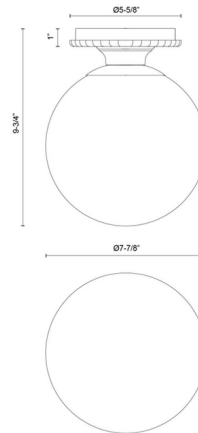

By Alora Mood

Description

Add timeless elegance to any space with the Otis Semi Flush Ceiling Light. Its classic, simple globe is complemented by metal detailing on canopy. Perfect for an entry or hallway.

Shown in matte black / glossy opal

Specifications

COLOR	Glossy Opal
BODY FINISH	Matte Black
WATTAGE	9W
DIMMER	N/A
DIMENSIONS	7.88"W x 9.75"H
BULB NOT INCLUDED	1 x A19/Medium (E26)/9W/120V LED
COUNTRY OF ORIGIN	China