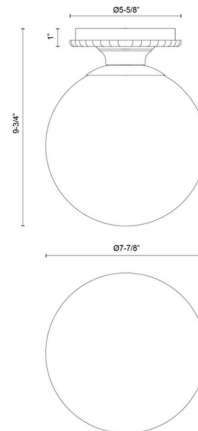

By Alora Mood

Description

Add timeless elegance to any space with the Otis Semi Flush Ceiling Light. Its classic, simple globe is complemented by metal detailing on canopy. Perfect for an entry or hallway.

Shown in matte black / opal

Specifications

COLOR	Opal
BODY FINISH	Matte Black
WATTAGE	9W
DIMMER	N/A
DIMENSIONS	7.88"W x 9.75"H
BULB NOT INCLUDED	1 x A19/Medium (E26)/9W/120V LED
COUNTRY OF ORIGIN	China

CLICK TO VIEW PRODUCT