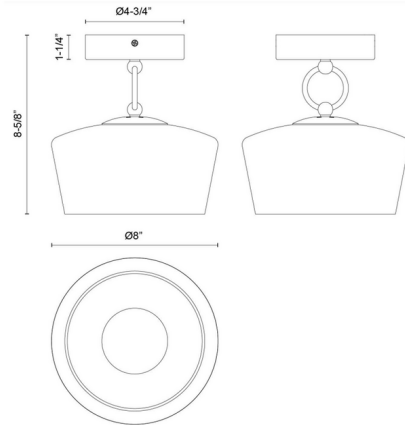

CLICK TO VIEW PRODUCT

Notes: