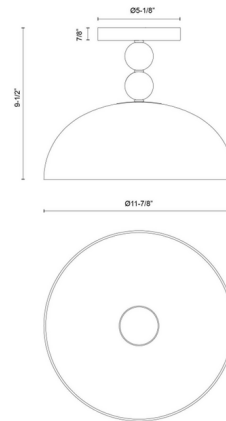

### Specifications

COLOR	Opal
BODY FINISH	Matte Black
WATTAGE	9W
DIMMER	Standard 120V
DIMENSIONS	11.88"W x 9.5"H
BULB NOT INCLUDED	1 x G25/Medium (E26)/9W/120V LED
COUNTRY OF ORIGIN	China

CLICK TO VIEW PRODUCT