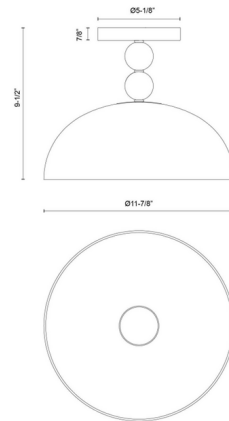

### Specifications

COLOR	Glossy Opal
BODY FINISH	Matte Black
WATTAGE	9W
DIMMER	Standard 120V
DIMENSIONS	11.88"W x 9.5"H
BULB NOT INCLUDED	1 x G25/Medium (E26)/9W/120V LED
COUNTRY OF ORIGIN	China

CLICK TO VIEW PRODUCT