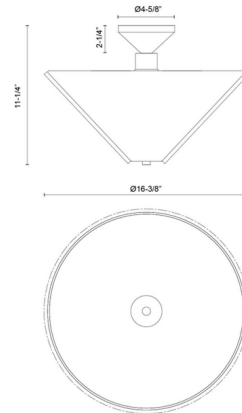

Description

Featuring a striking triangular shade, the Bridgette Semi Flush Ceiling Light modernizes a traditional style. The unique inverted shade adds casual flair and comes in a variety of options. Perfect for an entry or hallway.

Specifications

COLOR	Rattan
BODY FINISH	Matte Black
WATTAGE	9W
DIMMER	Standard 120V
DIMENSIONS	16.38"W x 11.25"H
BULB NOT INCLUDED	1 x A19/Medium (E26)/9W/120V LED
COUNTRY OF ORIGIN	China

Shown in matte black / rattan