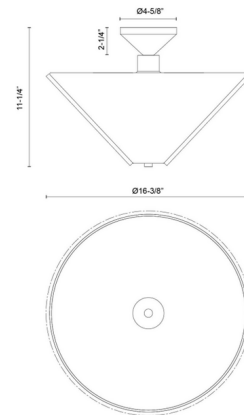

### Specifications

COLOR	Rattan
BODY FINISH	Matte Black
WATTAGE	9W
DIMMER	Standard 120V
DIMENSIONS	16.38"W x 11.25"H
BULB NOT INCLUDED	1 x A19/Medium (E26)/9W/120V LED
COUNTRY OF ORIGIN	China

CLICK TO VIEW PRODUCT