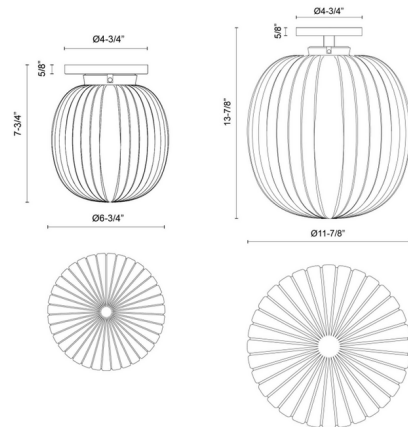

By Alora Mood

Description

Inspired by the candy shop counter of the early 20th century, the enchanting Cherise Semi Flush Ceiling Light brings a sweet touch of vintage charm. The bonbon-shaped ribbed opal glass shade casts a gentle glow while infusing your home with elegant Art Deco style. Perfect for a kitchen, entry, or hallway.

Shown in brushed gold / glossy opal

Specifications

COLOR Glossy Opal
BODY FINISH Brushed Gold
WATTAGE 9W
DIMMER Standard 120V
DIMENSIONS 6.75"W x 7.75"H
BULB NOT INCLUDED 1 x A19/Medium (E26)/9W/120V LED
COUNTRY OF ORIGIN China