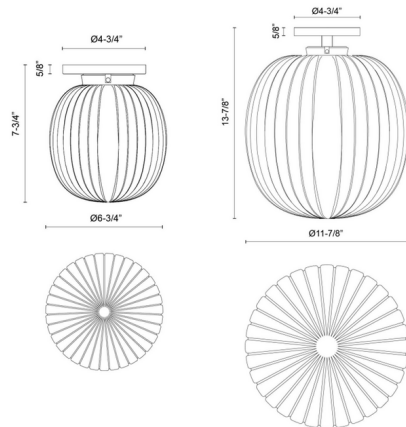

By Alora Mood

Description

Inspired by the candy shop counter of the early 20th century, the enchanting Cherise Semi Flush Ceiling Light brings a sweet touch of vintage charm. The bonbon-shaped ribbed opal glass shade casts a gentle glow while infusing your home with elegant Art Deco style. Perfect for a kitchen, entry, or hallway.

Shown in brushed gold / opal

Specifications

COLOR Opal
BODY FINISH Brushed Gold
WATTAGE 9W
DIMMER Standard 120V
DIMENSIONS 6.75"W x 7.75"H
BULB NOT INCLUDED 1 x A19/Medium (E26)/9W/120V LED
COUNTRY OF ORIGIN China