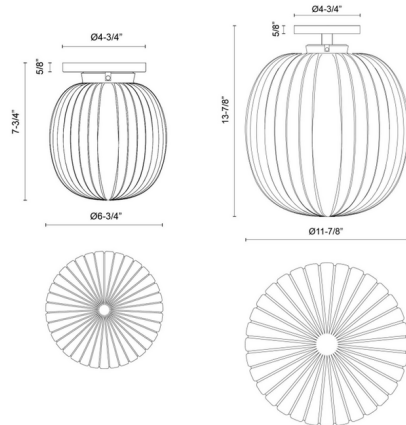

By Alora

Description

Inspired by the candy shop counter of the early 20th century, the enchanting Cherise Semi Flush Ceiling Light brings a sweet touch of vintage charm. The bonbon-shaped ribbed opal glass shade casts a gentle glow while infusing your home with elegant Art Deco style. Perfect for a kitchen, entry, or hallway.

Shown in brushed gold / glossy opal

Specifications

COLOR	Glossy Opal
BODY FINISH	Brushed Gold
WATTAGE	9W
DIMMER	Standard 120V
DIMENSIONS	6.75"W x 7.75"H
BULB NOT INCLUDED	1 x A19/Medium (E26)/9W/120V LED
COUNTRY OF ORIGIN	China