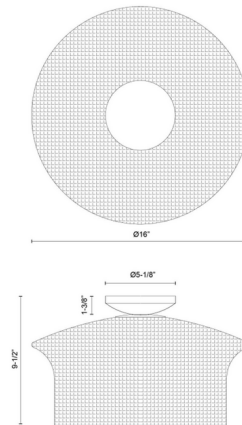

Shown in matte black / rattan

Specifications

COLOR	Rattan
BODY FINISH	Matte Black
WATTAGE	9W
DIMMER	Standard 120V
DIMENSIONS	16"W x 9.5"H
BULB NOT INCLUDED	1 x G25/Medium (E26)/9W/120V LED
COUNTRY OF ORIGIN	China