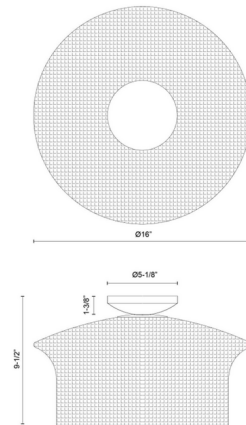

Shown in matte black / rattan

Specifications

COLOR	Rattan
BODY FINISH	Matte Black
WATTAGE	9W
DIMMER	Standard 120V
DIMENSIONS	16"W x 9.5"H
BULB NOT INCLUDED	1 x G25/Medium (E26)/9W/120V LED
COUNTRY OF ORIGIN	China