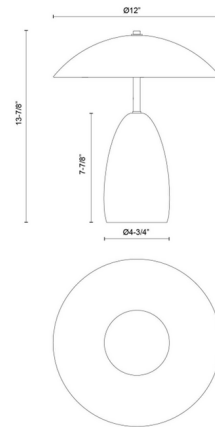

CLICK TO VIEW PRODUCT

Notes: