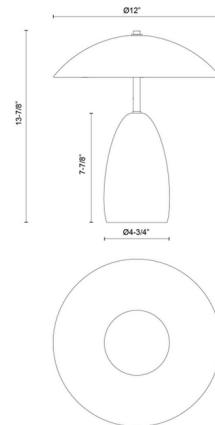

CLICK TO VIEW PRODUCT

Notes: