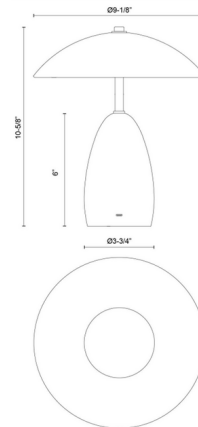

CLICK TO VIEW PRODUCT

Notes: