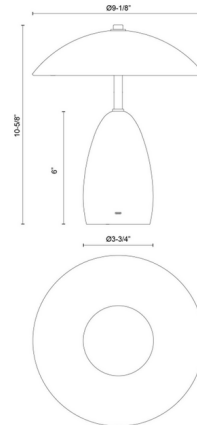

CLICK TO VIEW PRODUCT

Notes: