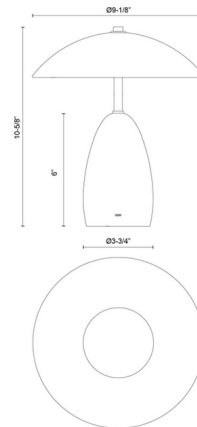

CLICK TO VIEW PRODUCT

Notes: