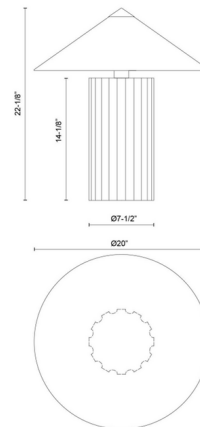

Shown in matte black / white

Specifications

COLOR	White
BODY FINISH	Matte Black
WATTAGE	9W
DIMMER	N/A
DIMENSIONS	20"W x 22.13"H
BULB NOT INCLUDED	1 x A19/Medium (E26)/9W/120V LED
COUNTRY OF ORIGIN	China