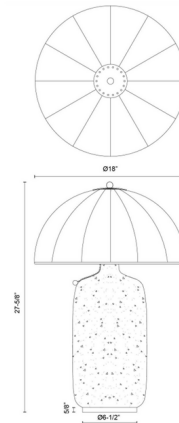

By Alora Mood

Description

Designed by Kelsey Leigh Design Co, the Crosby Table Lamp is inspired by a vintage parasol. White spandex fabric is stretched over a simple frame to create the dome shade and softly filter the light. Delicate metal detailing adds definition to the speckled base. Perfect for a den or living room. Features an on/off pull chain.

Shown in brushed gold / white

Specifications

COLOR	White
BODY FINISH	Brushed Gold
WATTAGE	9W
DIMMER	N/A
DIMENSIONS	18"W x 27.63"H
BULB NOT INCLUDED	1 x A19/Medium (E26)/9W/120V LED
COUNTRY OF ORIGIN	China