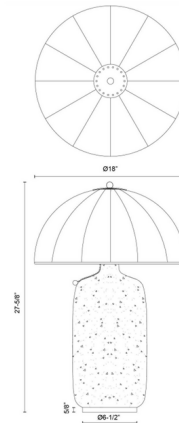

### Specifications

COLOR	White
BODY FINISH	Brushed Gold
WATTAGE	9W
DIMMER	N/A
DIMENSIONS	18"W x 27.63"H
BULB NOT INCLUDED	1 x A19/Medium (E26)/9W/120V LED
COUNTRY OF ORIGIN	China

CLICK TO VIEW PRODUCT

Notes: