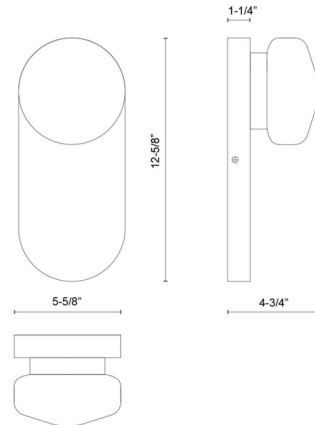

### Specifications

COLOR . . . . . Opal  
BODY FINISH . . . . . Brushed Gold  
WATTAGE . . . . . 7W  
DIMMER . . . . . Standard 120V  
DIMENSIONS . . . . . 5.63"W x 12.63"H x 4.75"D  
BULB NOT INCLUDED . . . . . 1 x G16.5/Medium (E26)/7W/120V LED  
COUNTRY OF ORIGIN . . . . . China