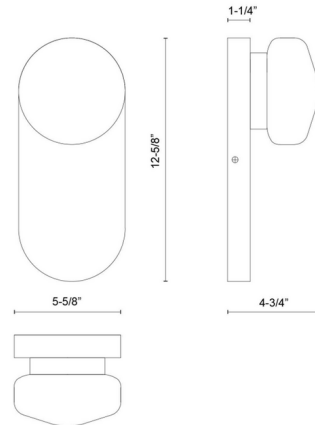

By Alora Mood

Description

Both elegant and simple, the Ariel Wall Sconce reimagines a classic Mid-century globe. The oval metal accent plate creates subtle visual interest while highlighting the opal globe. Perfect for a powder room or hallway.

Shown in brushed gold / opal

Specifications

COLOR Opal
BODY FINISH Brushed Gold
WATTAGE 7W
DIMMER Standard 120V
DIMENSIONS 5.63"W x 12.63"H x 4.75"D
BULB NOT INCLUDED 1 x A19/Medium (E26)/7W/120V LED
COUNTRY OF ORIGIN China