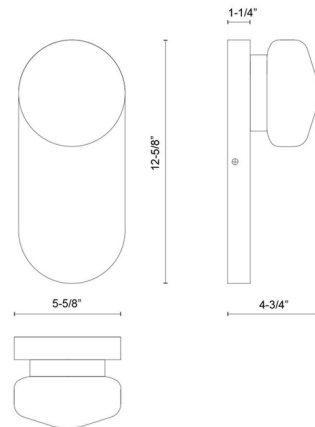

### Specifications

COLOR . . . . . Opal  
BODY FINISH . . . . . Matte Black  
WATTAGE . . . . . 7W  
DIMMER . . . . . Standard 120V  
DIMENSIONS . . . . . 5.63"W x 12.63"H x 4.75"D  
BULB NOT INCLUDED . . . . . 1 x A19/Medium (E26)/7W/120V LED  
COUNTRY OF ORIGIN . . . . . China