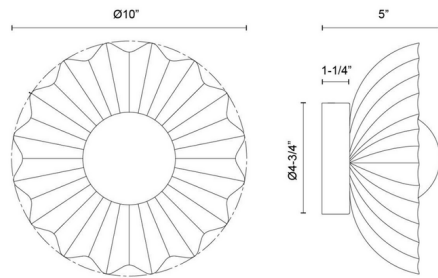

### Specifications

COLOR	Opal
BODY FINISH	Matte Black
WATTAGE	9W
DIMMER	Low Voltage Electronic
DIMENSIONS	10"W x 10"H x 5"D
INTEGRATED LED MODULE	1 x LED/9W/120V LED
COUNTRY OF ORIGIN	China