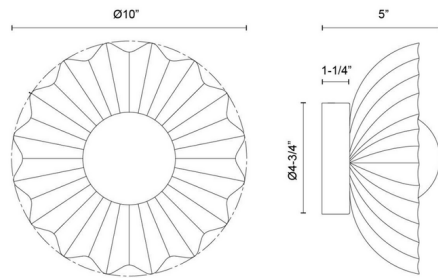

Shown in matte black / opal

Specifications

COLOR	Opal
BODY FINISH	Matte Black
WATTAGE	9W
DIMMER	Low Voltage Electronic
DIMENSIONS	10"W x 10"H x 5"D
INTEGRATED LED MODULE	1 x LED/9W/120V LED
COUNTRY OF ORIGIN	China