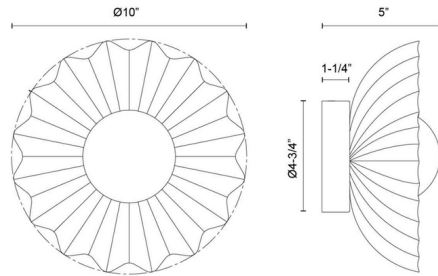

### Specifications

COLOR	Opal
BODY FINISH	Matte Black
WATTAGE	9W
DIMMER	Low Voltage Electronic
DIMENSIONS	10"W x 10"H x 5"D
INTEGRATED LED MODULE	1 x LED/9W/120V LED
COUNTRY OF ORIGIN	China