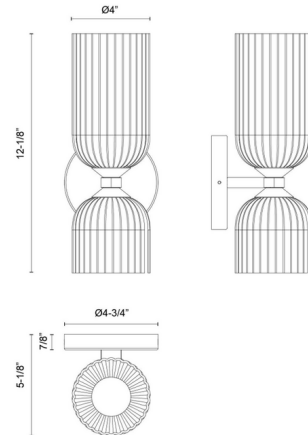

Lightology

lightology.com
866-954-4489
05-24-26

Project: _____

Company: _____

Location: _____ Fixture Type: _____

SPEC #: **ALR1396395**

Approved On: _____ Approved By: _____

Nelly Wall Sconce By Alora Mood

Description

The Nelly Wall Sconce has a fresh and versatile style that'll make any bathroom pop. Featuring classic ribbed glass shades, this light provides charm and plenty of light.

Shown in brushed gold / opal

Specifications

COLOR	Opal
BODY FINISH	Brushed Gold
WATTAGE	14W
DIMMER	Standard 120V
DIMENSIONS	4.75"W x 12.13"H x 5.13"D
BULB NOT INCLUDED	2 x G16.5/Candelabra (E12)/7W/120V LED
COUNTRY OF ORIGIN	China