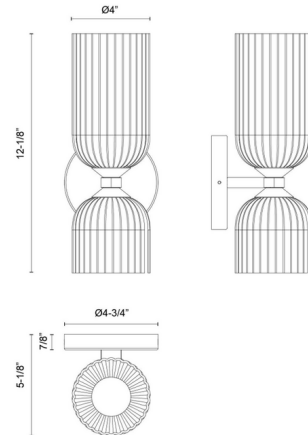

### Description

The Nelly Wall Sconce has a fresh and versatile style that'll make any bathroom pop. Featuring classic ribbed glass shades, this light provides charm and plenty of light.

Shown in matte black / opal

### Specifications

COLOR	Opal
BODY FINISH	Matte Black
WATTAGE	14W
DIMMER	Standard 120V
DIMENSIONS	4.75"W x 12.13"H x 5.13"D
BULB NOT INCLUDED	2 x G16.5/Candelabra (E12)/7W/120V LED
COUNTRY OF ORIGIN	China