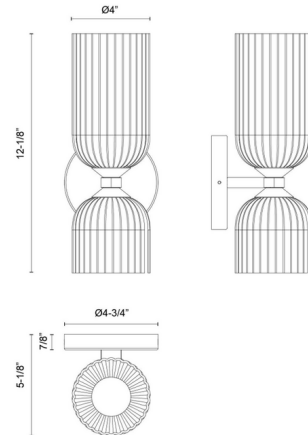

### Description

The Nelly Wall Sconce has a fresh and versatile style that'll make any bathroom pop. Featuring classic ribbed glass shades, this light provides charm and plenty of light.

Shown in matte black / opal

### Specifications

|                   |  |
|-------------------|--|
| COLOR             | Opal                                   |
| BODY FINISH       | Matte Black                            |
| WATTAGE           | 14W                                    |
| DIMMER            | Standard 120V                          |
| DIMENSIONS        | 4.75"W x 12.13"H x 5.13"D              |
| BULB NOT INCLUDED | 2 x G16.5/Candelabra (E12)/7W/120V LED |
| COUNTRY OF ORIGIN | China                                  |