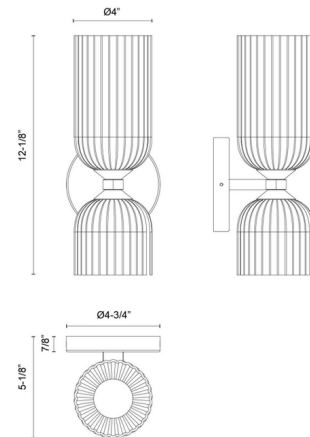

Lightology

lightology.com
866-954-4489
05-23-26

Project: _____
 Company: _____
 Location: _____ Fixture Type: _____
 SPEC #: **ALR1396397**
 Approved On: _____ Approved By: _____

Nelly Wall Sconce By Alora Mood

Description

The Nelly Wall Sconce has a fresh and versatile style that'll make any bathroom pop. Featuring classic ribbed glass shades, this light provides charm and plenty of light.

Shown in matte black / opal

Specifications

| | |
|-------------------|--|
| COLOR | Opal |
| BODY FINISH | Matte Black |
| WATTAGE | 14W |
| DIMMER | Standard 120V |
| DIMENSIONS | 4.75"W x 12.13"H x 5.13"D |
| BULB NOT INCLUDED | 2 x G16.5/Candelabra (E12)/7W/120V LED |
| COUNTRY OF ORIGIN | China |