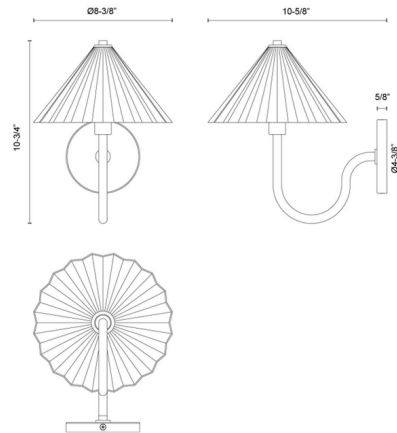

By Alora Mood

Description

With a few elegant touches, the Serena Wall Sconce brings modern style to a traditional silhouette. A delicate, pleated glass shade is balanced on a graceful arm, providing soft, even illumination. This casual and cozy sconce is perfect for a powder room or hallway.

Shown in aged gold / opal

Specifications

COLOR	Opal
BODY FINISH	Aged Gold
WATTAGE	9W
DIMMER	Standard 120V
DIMENSIONS	8.38"W x 10.75"H x 10.63"D
BULB NOT INCLUDED	1 x B10/Candelabra (E12)/9W/120V LED
COUNTRY OF ORIGIN	China