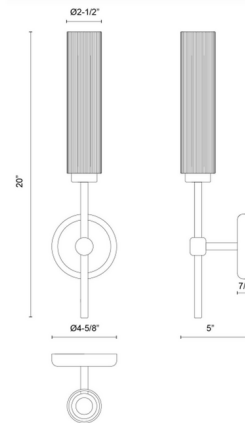

Note: Fixture can be mounted facing up or down.

Shown in matte black / tan

Specifications

COLOR	Tan
BODY FINISH	Matte Black
WATTAGE	8W
DIMMER	Standard 120V
DIMENSIONS	2.5"W x 20"H x 5"D
BULB NOT INCLUDED	1 x T10/Medium (E26)/8W/120V LED
COUNTRY OF ORIGIN	China