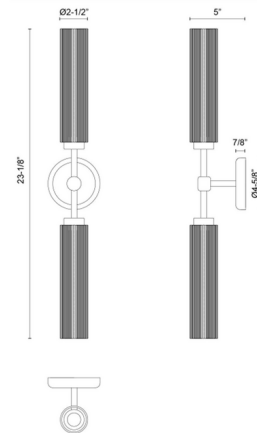

Lightology

lightology.com
866-954-4489
04-24-26

Project: _____

Company: _____

Location: _____ Fixture Type: _____

SPEC #: **ALR1396401**

Approved On: _____ Approved By: _____

Colby Bathroom Vanity Light

By Alora Mood

Description

Casual yet striking, the Colby Bathroom Vanity Light modernizes a vintage silhouette with natural texture. Its unique blend of natural cotton rope is offset with gold accents on the matte black frame. Perfect for a powder room or hallway.

Specifications

COLOR . . . . . Tan
BODY FINISH . . . . . Matte Black
WATTAGE 16W
DIMMER . . . . . Standard 120V
DIMENSIONS . . . . . 2.5"W x 23.13"H x 5"D
BULB NOT INCLUDED . . . . . 2 x T10/Medium (E26)/8W/120V LED
COUNTRY OF ORIGIN . . . . . China

Shown in matte black / tan

CLICK TO VIEW PRODUCT

Notes: