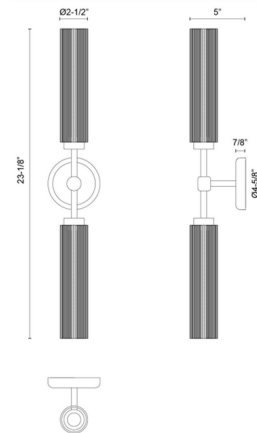

Lightology

lightology.com
866-954-4489
06-23-26

Project: _____

Company: _____

Location: _____ Fixture Type: _____

SPEC #: **ALR1396401**

Approved On: _____ Approved By: _____

Colby Bathroom Vanity Light

By Alora Mood

Description

Casual yet striking, the Colby Bathroom Vanity Light modernizes a vintage silhouette with natural texture. Its unique blend of natural cotton rope is offset with gold accents on the matte black frame. Perfect for a powder room or hallway.

Specifications

COLOR . . . . . Tan
BODY FINISH . . . . . Matte Black
WATTAGE 16W
DIMMER . . . . . Standard 120V
DIMENSIONS . . . . . 2.5"W x 23.13"H x 5"D
BULB NOT INCLUDED . . . . . 2 x T10/Medium (E26)/8W/120V LED
COUNTRY OF ORIGIN . . . . . China

Shown in matte black / tan

CLICK TO VIEW PRODUCT

Notes: