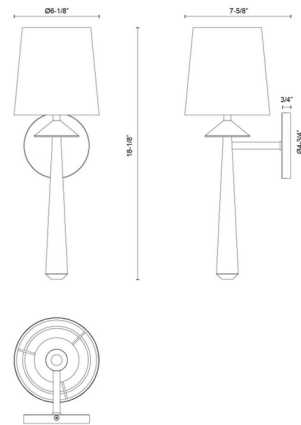

### Description

With graceful lines and a simple silhouette, the Bridgette Wall Sconce modernizes a traditional style. The elegant metal base is balanced by the delicate white linen shade. Perfect for a powder room or hallway.

### Specifications

COLOR . . . . . White Linen  
BODY FINISH . . . . . Matte Black  
WATTAGE . . . . . 9W  
DIMMER . . . . . Standard 120V  
DIMENSIONS . . . . . 6.13"W x 18.13"H x 7.63"D  
BULB NOT INCLUDED . . . . . 1 x B10/Candelabra (E12)/9W/120V LED  
COUNTRY OF ORIGIN . . . . . China