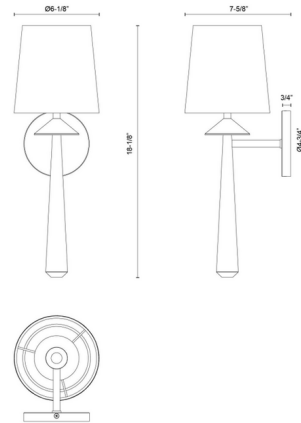

By Alora Mood

Description

With graceful lines and a simple silhouette, the Bridgette Wall Sconce modernizes a traditional style. The elegant metal base is balanced by the delicate white linen shade. Perfect for a powder room or hallway.

Shown in matte black / white linen

Specifications

COLOR White Linen
BODY FINISH Matte Black
WATTAGE 9W
DIMMER Standard 120V
DIMENSIONS 6.13"W x 18.13"H x 7.63"D
BULB NOT INCLUDED 1 x B10/Candelabra (E12)/9W/120V LED
COUNTRY OF ORIGIN China