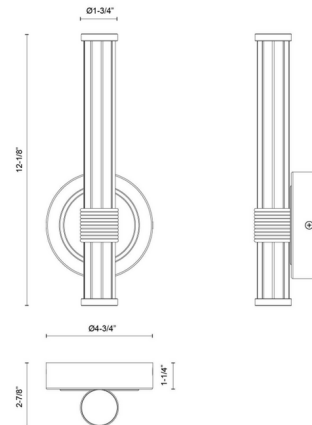

Shown in matte black / clear

CLICK TO VIEW PRODUCT

Notes: