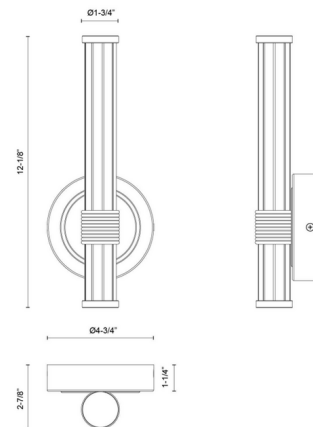

Shown in matte black / clear

CLICK TO VIEW PRODUCT

Notes: