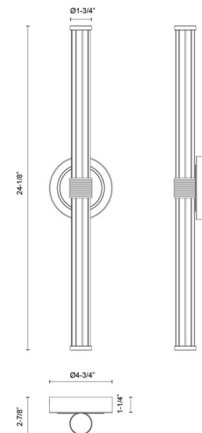

Shown in brushed gold / clear