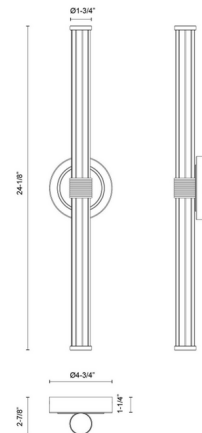

Lightology

lightology.com
866-954-4489
04-21-26

Project: _____

Company: _____

Location: _____ Fixture Type: _____

SPEC #: **ALR1396406**

Approved On: _____ Approved By: _____

Elsie Double Bathroom Vanity Light

By Alora Mood

Description

Mixing sleek minimalism with a hint of glam, the Elsie Double Bathroom Vanity Light adds distinctive charm to any space. To add visual depth to the streamlined silhouette, the light features a clear ribbed outer shade and complementary ridged metal detailing. Note: Fixture can be mounted vertically or horizontally.

Specifications

COLOR . . . . . Clear
BODY FINISH . . . . . Brushed Gold
WATTAGE 13W
DIMMER . . . . . Low Voltage Electronic
DIMENSIONS . . . . . 1.75"W x 24.13"H x 2.88"D
INTEGRATED LED MODULE . . . . . 1 x LED/13W/120-277V LED
COUNTRY OF ORIGIN . . . . . China

Technical Information

LAMP LIFE . . . . . 50000 hours
COLOR RENDERING . . . . . 90 CRI
LAMP COLOR 3000K
LUMENS/WATT 67.92
LUMINOUS FLUX . . . . . 883 lumens

Shown in brushed gold / clear

CLICK TO VIEW PRODUCT

Notes: