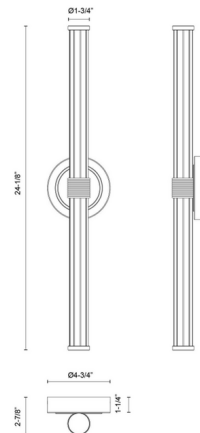

Shown in brushed gold / clear