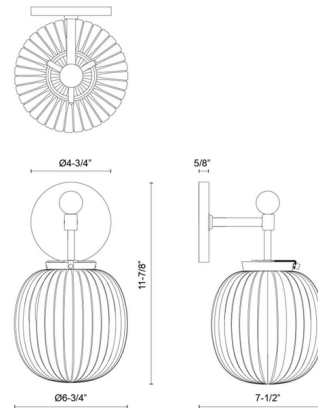

Lightology

lightology.com
866-954-4489
06-29-26

Project: _____
Company: _____
Location: _____ Fixture Type: _____
SPEC #: **ALR1396408**
Approved On: _____ Approved By: _____

Cherise Wall Sconce By Alora Mood

Description

Inspired by the candy shop counter of the early 20th century, the enchanting Cherise Wall Sconce brings a sweet touch of vintage charm. The bonbon-shaped ribbed opal glass shade casts a gentle glow while infusing your home with elegant Art Deco style. Perfect for a powder room or main bath.

Shown in brushed gold / opal

Specifications

COLOR Opal
BODY FINISH Brushed Gold
WATTAGE 9W
DIMMER Standard 120V
DIMENSIONS 6.75"W x 11.88"H x 7.5"D
BULB NOT INCLUDED 1 x A19/Medium (E26)/9W/120V LED
COUNTRY OF ORIGIN China