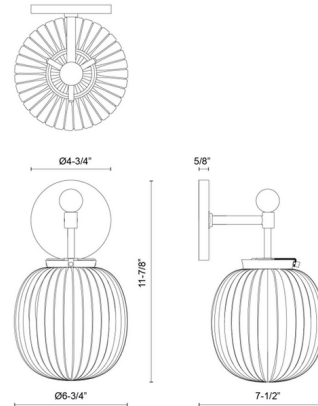

### Specifications

COLOR	Glossy Opal
BODY FINISH	Brushed Gold
WATTAGE	9W
DIMMER	Standard 120V
DIMENSIONS	6.75"W x 11.88"H x 7.5"D
BULB NOT INCLUDED	1 x A19/Medium (E26)/9W/120V LED
COUNTRY OF ORIGIN	China