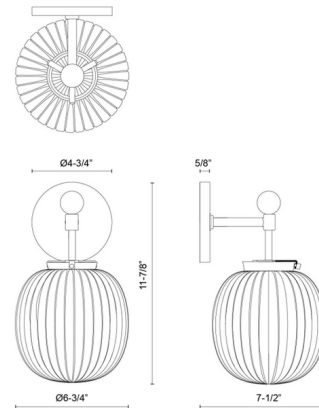

By Alora Mood

Description

Inspired by the candy shop counter of the early 20th century, the enchanting Cherise Wall Sconce brings a sweet touch of vintage charm. The bonbon-shaped ribbed opal glass shade casts a gentle glow while infusing your home with elegant Art Deco style. Perfect for a powder room or main bath.

Shown in matte black / glossy opal

Specifications

COLOR Glossy Opal
BODY FINISH Matte Black
WATTAGE 9W
DIMMER Standard 120V
DIMENSIONS 6.75"W x 11.88"H x 7.5"D
BULB NOT INCLUDED 1 x A19/Medium (E26)/9W/120V LED
COUNTRY OF ORIGIN China