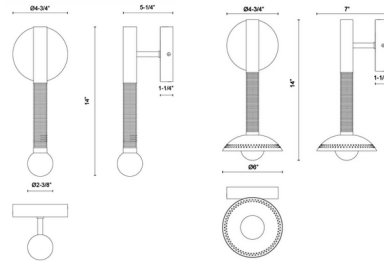

Shown in brushed gold / opal

Specifications

COLOR Opal
BODY FINISH Brushed Gold
WATTAGE 6W
DIMMER Low Voltage Electronic
DIMENSIONS 6"W x 14"H x 7"D
INTEGRATED LED MODULE 1x LED/6W/120-277V LED
COUNTRY OF ORIGIN China