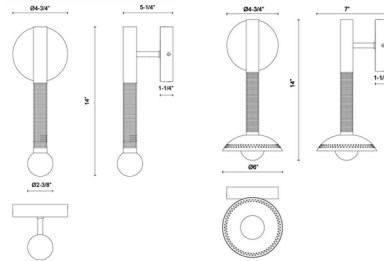

Shown in brushed gold / opal

Specifications

COLOR	Opal
BODY FINISH	Brushed Gold
WATTAGE	6W
DIMMER	Low Voltage Electronic
DIMENSIONS	6"W x 14"H x 7"D
INTEGRATED LED MODULE	1x LED/6W/120-277V LED
COUNTRY OF ORIGIN	China