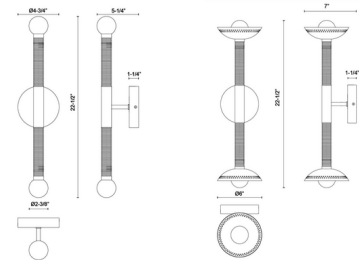

CLICK TO VIEW PRODUCT

Notes: