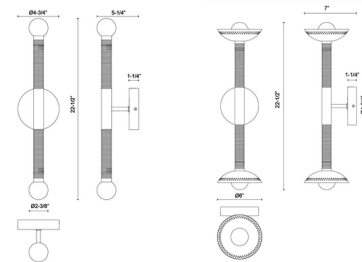

CLICK TO VIEW PRODUCT

Notes: