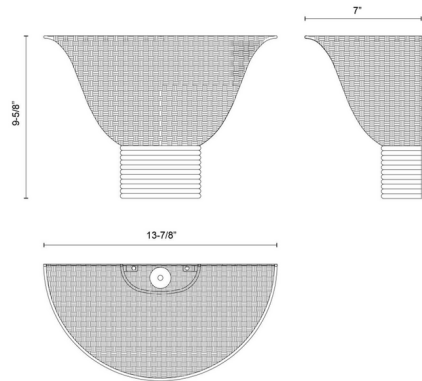

Shown in brushed gold / rattan

Specifications

COLOR	Rattan
BODY FINISH	Brushed Gold
WATTAGE	8W
DIMMER	Standard 120V
DIMENSIONS	13.88"W x 9.63"H x 7"D
BULB NOT INCLUDED	1 x B10/Candelabra (E12)/8W/120V LED
COUNTRY OF ORIGIN	China