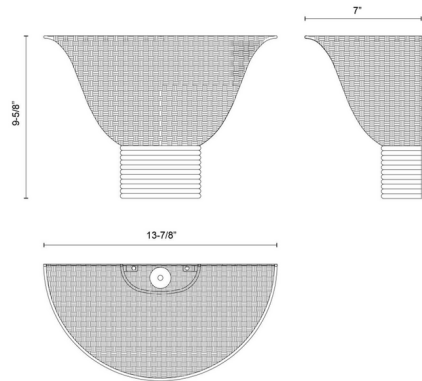

Shown in brushed gold / rattan

Specifications

COLOR	Rattan
BODY FINISH	Brushed Gold
WATTAGE	8W
DIMMER	Standard 120V
DIMENSIONS	13.88"W x 9.63"H x 7"D
BULB NOT INCLUDED	1 x B10/Candelabra (E12)/8W/120V LED
COUNTRY OF ORIGIN	China

CLICK TO VIEW PRODUCT

Notes: