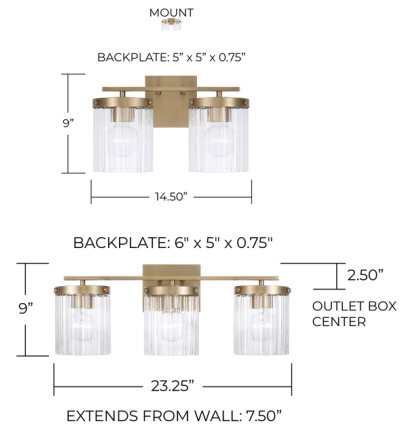

Description

The Vaughn Bathroom Vanity Light offers stunning illumination, perfect for a powder room or primary bath. The beveled fluted glass creates simple texture against the cylindrical silhouettes, while the metal finish offers a refined, timeless aesthetic.

Shown in aged brass / clear

Specifications

COLOR	Clear
BODY FINISH	Aged Brass
WATTAGE	51W
DIMMER	N/A
DIMENSIONS	23.25"W x 9"H x 7.5"D
BULB NOT INCLUDED	3 x G25/Medium (E26)/17W/120V LED
COUNTRY OF ORIGIN	Viet Nam