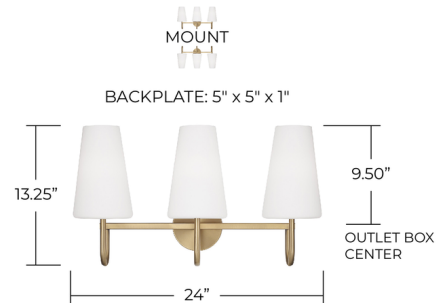

Description

The Averitt Bathroom Vanity Light is an elegant reimaging of a traditional shaded bath bar. Soft white glass shades provide gentle, glare-free illumination, while the tapered shape and sweeping arms create an easy sophistication. Perfect for a powder room or main bathroom.

Shown in aged brass / soft white

EXTENDS FROM WALL: 8"

Specifications

COLOR	Soft White
BODY FINISH	Aged Brass
WATTAGE	27W
DIMMER	Standard 120V
DIMENSIONS	24"W x 13.25"H x 8"D
BULB NOT INCLUDED	3 x B10/Candelabra (E12)/9W/120V LED
COUNTRY OF ORIGIN	Viet Nam