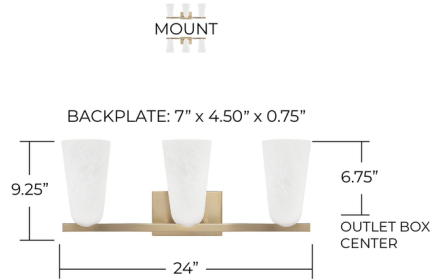

Description

The Romy Bathroom Vanity Light features a modern update on a traditional bath bar, perfect for a powder room or main bath. Elegant faux alabaster tapered shades give a soft ambient glow, complemented by the warm matte brass finish.

Specifications

COLOR	Off White
BODY FINISH	Matte Brass
WATTAGE	27W
DIMMER	Standard 120V
DIMENSIONS	24"W x 9.25"H x 7.75"D
BULB NOT INCLUDED	3 x B10/Candelabra (E12)/9W/120V LED
COUNTRY OF ORIGIN	Viet Nam

Shown in matte brass / off white

EXTENDS FROM WALL: 7.75"

CLICK TO VIEW PRODUCT

Notes: