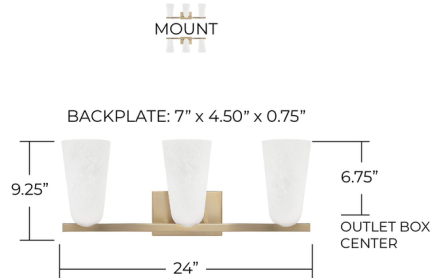

Description

The Romy Bathroom Vanity Light features a modern update on a traditional bath bar, perfect for a powder room or main bath. Elegant faux alabaster tapered shades give a soft ambient glow, complemented by the warm matte brass finish.

Specifications

COLOR Off White
BODY FINISH Matte Brass
WATTAGE 27W
DIMMER Standard 120V
DIMENSIONS 24"W x 9.25"H x 7.75"D
BULB NOT INCLUDED 3 x B10/Candelabra (E12)/9W/120V LED
COUNTRY OF ORIGIN Viet Nam

Shown in matte brass / off white

EXTENDS FROM WALL: 7.75"

CLICK TO VIEW PRODUCT

Notes: